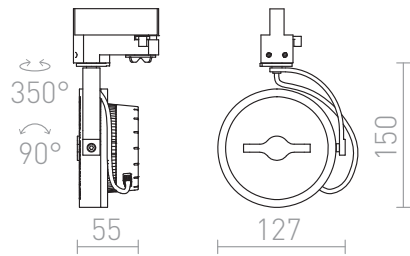

KELLY LED FOR 3-CIRCUIT TRACK

LED 12W 600 lm Ra 80

Spotlight for 3-circuit tracks with an integrated LED light source.

RP EUR incl. VAT

R12338	KELLY LED for 3-circuit tracks white 230V LED 12W 24° 3000K	98,00
R12339	KELLY LED for 3-circuit tracks black 230V LED 12W 24° 3000K	98,00

 3D model

 manual