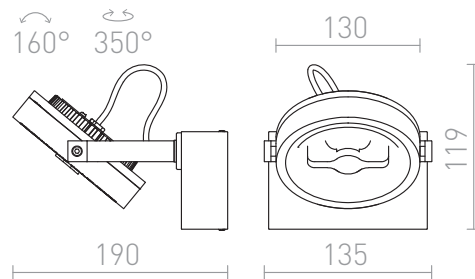

KELLY LED I DIMM

LED 12W 600 lm Ra 80

Wall/ceiling lights with directional reflectors and TRIAC dimming.
Integrated light sources.

RP EUR incl. VAT

R13104	KELLY LED I DIMM wall white 230V LED 12W 24° 3000K	150,00
R13105	KELLY LED I DIMM wall black 230V LED 12W 24° 3000K	150,00

 3D model

 manual