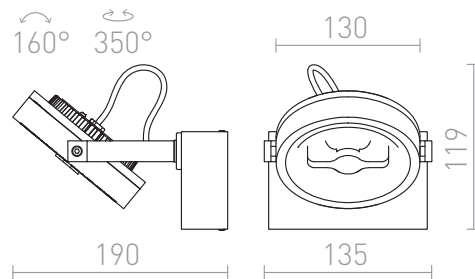

KELLY LED I

LED 12W 600 lm Ra 80

Wall or ceiling lamp with tilting reflectors. The luminaire is supplied with LED modules.

RP EUR incl. VAT

R12332	KELLY LED I wall white 230V LED 12W 24° 3000K	98,00
R12333	KELLY LED I wall black 230V LED 12W 24° 3000K	98,00

 3D model

 manual