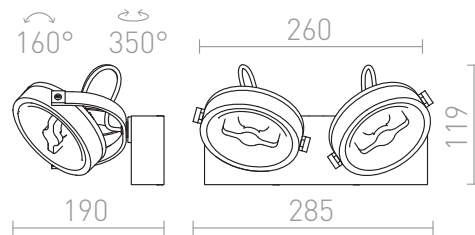

KELLY LED II DIMM

LED 2x12W 1200 lm Ra 80

Wall/ceiling lights with directional reflectors and TRIAC dimming.
Integrated light sources.

RP EUR incl. VAT

R13106	KELLY LED II DIMM wall white 230V LED 2x12W 24° 3000K	290,00
R13107	KELLY LED II DIMM wall black 230V LED 2x12W 24° 3000K	290,00

 3D model

 manual