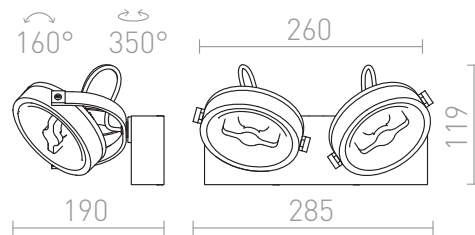

# KELLY LED II

LED 2x12W 1200 lm Ra 80

Wall or ceiling lamp with tilting reflectors. The luminaire is supplied with LED modules.

RP EUR incl. VAT

<b>R12334</b>	KELLY LED II wall white 230V LED 2x12W 24° 3000K	<b>198,00</b>
<b>R12335</b>	KELLY LED II wall black 230V LED 2x12W 24° 3000K	<b>198,00</b>

 3D model

 manual