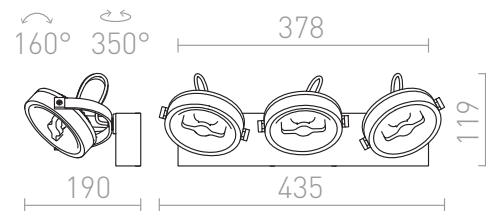

KELLY LED III DIMM

LED 3x12W 1800 lm Ra 80

Wall/ceiling lights with directional reflectors and TRIAC dimming.
Integrated light sources.

RP EUR incl. VAT

R13108

KELLY LED III DIMM wall white 230V LED
3x12W 24° 3000K

420,00

R13109

KELLY LED III DIMM wall black 230V LED
3x12W 24° 3000K

420,00

 3D model

 manual