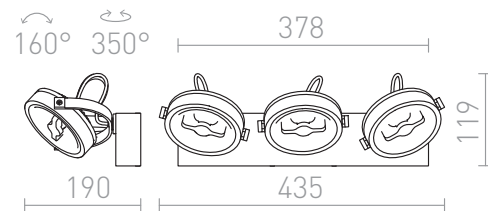

KELLY LED III

LED 3x12W 1800 lm Ra 80

Wall or ceiling lamp with tilting reflectors. The luminaire is supplied with LED modules.

RP EUR incl. VAT

R12336	KELLY LED III wall white 230V LED 3x12W 24° 3000K	278,00
R12337	KELLY LED III wall black 230V LED 3x12W 24° 3000K	278,00

 3D model  manual