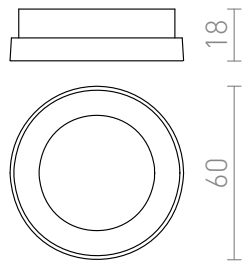

KENNY TRIM

Optional trim for the KENNY spotlight series to easily change the color design.

RP EUR incl. VAT

R12924	KENNY decorative trim white	3,50
---------------	-----------------------------	-------------

R12925	KENNY decorative trim gold	3,50
---------------	----------------------------	-------------

R12926	KENNY decorative trim black	3,50
---------------	-----------------------------	-------------

 3D model