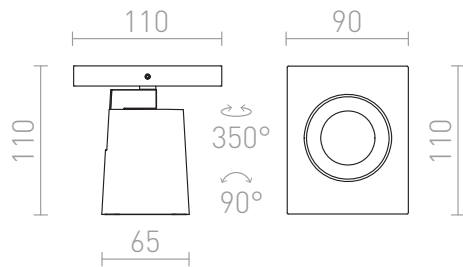

KENNY I

Elegant spotlight series for GU10 light sources with the possibility to alter the appearance with interchangeable color trims (optional).

RP EUR incl. VAT

R12912	KENNY I surface mounted white/black 230V GU10 35W	48,00
R12913	KENNY I surface mounted brushed aluminum/black 230V GU10 35W	48,00
R12914	KENNY I surface mounted black/gold 230V GU10 35W	48,00

 3D model

 manual

G11841