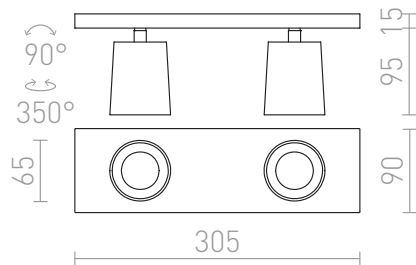

KENNY II

Elegant spotlight series for GU10 light sources with the possibility to alter the appearance with interchangeable color trims (optional).

RP EUR incl. VAT

R12915	KENNY II surface mounted white/black 230V GU10 2x35W	88,00
R12916	KENNY II surface mounted brushed aluminum/black 230V GU10 2x35W	88,00
R12917	KENNY II surface mounted black/gold 230V GU10 2x35W	88,00

 3D model

 manual

G11841