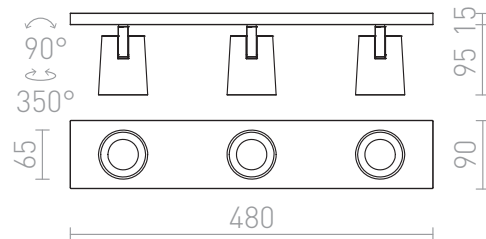

KENNY III

Elegant spotlight series for GU10 light sources with the possibility to alter the appearance with interchangeable color trims (optional).

RP EUR incl. VAT

R12918	KENNY III surface mounted white/black 230V GU10 3x35W	138,00
R12919	KENNY III surface mounted brushed aluminum/black 230V GU10 3x35W	138,00
R12920	KENNY III surface mounted black/gold 230V GU10 3x35W	138,00

 3D model

 manual

G11841