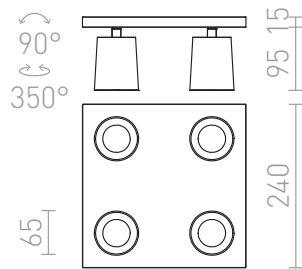

KENNY IV

Elegant spotlight series for GU10 light sources with the possibility to alter the appearance with interchangeable color trims (optional).

RP EUR incl. VAT

R12921	KENNY IV ceiling white/black 230V GU10 4x35W	178,00
R12922	KENNY IV ceiling brushed aluminum/black 230V GU10 4x35W	178,00
R12923	KENNY IV ceiling black/gold 230V GU10 4x35W	178,00

 3D model

 manual

G11841