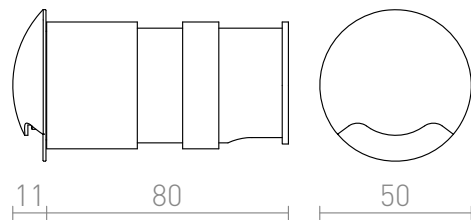

# KICK I

IP54

LED 3W 100 lm Ra 80

Recessed orientation light with integrated LED that emits light to one side.

RP EUR incl. VAT

<b>R12613</b>	KICK I recessed white 230V LED 3W IP54 3000K	<b>48,00</b>
<b>R12614</b>	KICK I recessed brushed aluminum 230V LED 3W IP54 3000K	<b>48,00</b>
<b>R12615</b>	KICK I recessed black 230V LED 3W IP54 3000K	<b>48,00</b>