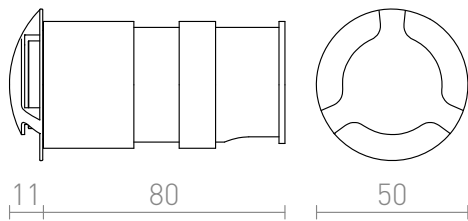

# KICK III

LED 3W 150 lm Ra 80

Recessed orientation light with integrated LED that emits light to three sides.

RP EUR incl. VAT

<b>R12619</b>	KICK III recessed white 230V LED 3W IP54 3000K	<b>48,00</b>
<b>R12620</b>	KICK III recessed brushed aluminum 230V LED 3W IP54 3000K	<b>48,00</b>
<b>R12621</b>	KICK III recessed black 230V LED 3W IP54 3000K	<b>48,00</b>

IP54

3D model

PDF manual