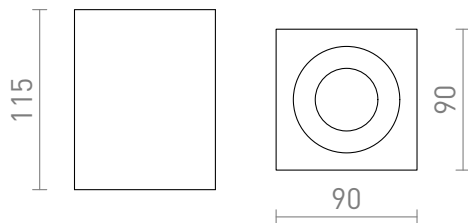

## KIM

Angular ceiling light with a GU10 socket for LED light sources, suitable in bathrooms.

RP EUR incl. VAT

**R13608**

KIM ceiling white 230V GU10 35W IP65

**48,00**

IP65

 3D model