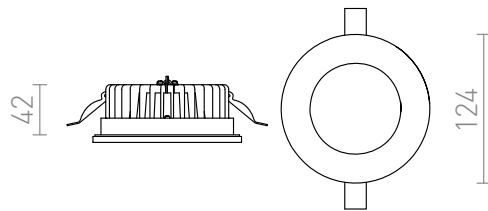

3D model

PDF manual

10,6

0,484