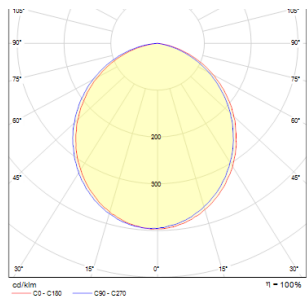

3D model

PDF manual

10,6

0,484