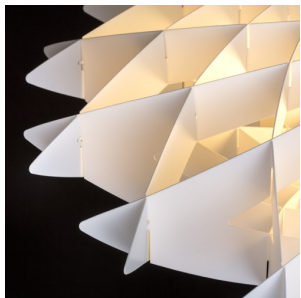

KOBE

Decorative shade reminiscent of a flower, folded from geometric elements. This item comes delivered unassembled.

RP EUR incl. VAT

R12385

KOBE pendent white PVC 230V E27 42W

129,00

3D model

PDF manual