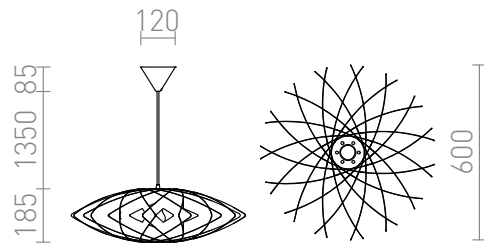

KOBE

Decorative shade reminiscent of a flower, folded from geometric elements. This item comes delivered unassembled.

RP EUR incl. VAT

R12385

KOBE pendent white PVC 230V E27 42W

129,00

3D model

PDF manual