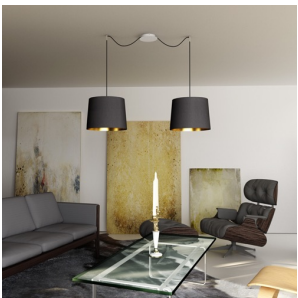

Pendant with a central ceiling base and individual textile cables with metal E27 sockets, for use with decorative bulbs or suitable textile shades. The cables are equipped with chrome-plated ceiling grips, which can be placed at an individual distance from the base. Each

RP-EUR incl. VAT

R11778	KOMBIX 2 pendant set WB+BC+CHF 230V E27 2x28W	158,00
R11781	KOMBIX 2 pendant set WB+TC+CHF 230V E27 2x28W	158,00
R11784	KOMBIX 2 pendant set CHB+RC+CHF 230V E27 2x28W	158,00
R11787	KOMBIX 2 pendant set CHB+TC+CHF 230V E27 2x28W	158,00