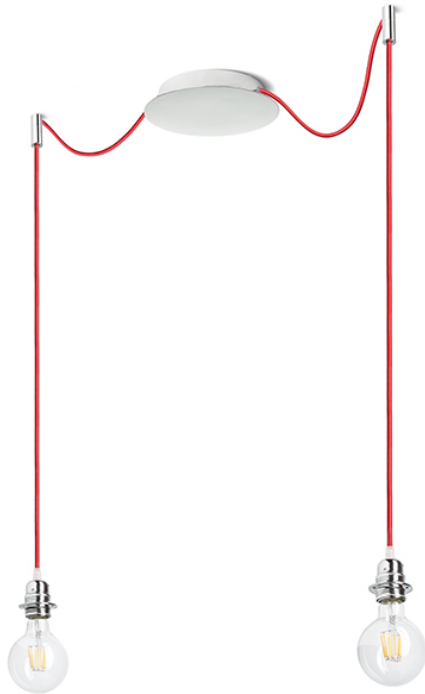

# KOMBIX 2

Pendant with a central ceiling base and individual textile cables with metal E27 sockets, for use with decorative bulbs or suitable textile shades. The cables are equipped with chrome-plated ceiling grips, which can be placed at an individual distance from the base. Each

RP-EUR incl. VAT

<b>R11778</b>	KOMBIX 2 pendant set WB+BC+CHF 230V E27 2x28W	<b>158,00</b>
<b>R11781</b>	KOMBIX 2 pendant set WB+TC+CHF 230V E27 2x28W	<b>158,00</b>
<b>R11784</b>	KOMBIX 2 pendant set CHB+RC+CHF 230V E27 2x28W	<b>158,00</b>
<b>R11787</b>	KOMBIX 2 pendant set CHB+TC+CHF 230V E27 2x28W	<b>158,00</b>