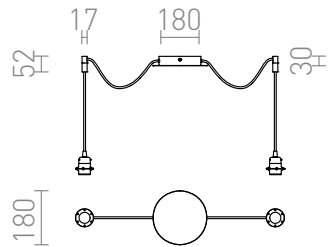

# KOMBIX 2

Pendant with a central ceiling base and individual textile cables with metal E27 sockets, for use with decorative bulbs or suitable textile shades. The cables are equipped with chrome-plated ceiling grips, which can be placed at an individual distance from the base. Each

RP-EUR incl. VAT

<b>R11778</b>	KOMBIX 2 pendant set WB+BC+CHF 230V E27 2x28W	<b>158,00</b>
<b>R11781</b>	KOMBIX 2 pendant set WB+TC+CHF 230V E27 2x28W	<b>158,00</b>
<b>R11784</b>	KOMBIX 2 pendant set CHB+RC+CHF 230V E27 2x28W	<b>158,00</b>
<b>R11787</b>	KOMBIX 2 pendant set CHB+TC+CHF 230V E27 2x28W	<b>158,00</b>