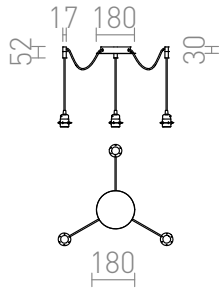

# KOMBIX 3

Pendant with a central ceiling base and individual textile cables with metal E27 sockets, for use with decorative bulbs or suitable textile shades. The cables are equipped with chrome-plated ceiling grips, which can be placed at an individual distance from the base. Each

RP EUR incl. VAT

<b>R11779</b>	KOMBIX 3 pendant set WB+BC+CHF 230V E27 3x28W	<b>215,00</b>
<b>R11782</b>	KOMBIX 3 pendant set WB+TC+CHF 230V E27 3x28W	<b>215,00</b>
<b>R11785</b>	KOMBIX 3 pendant set CHB+RC+CHF 230V E27 3x28W	<b>215,00</b>
<b>R11788</b>	KOMBIX 3 pendant set CHB+TC+CHF 230V E27 3x28W	<b>198,00</b>