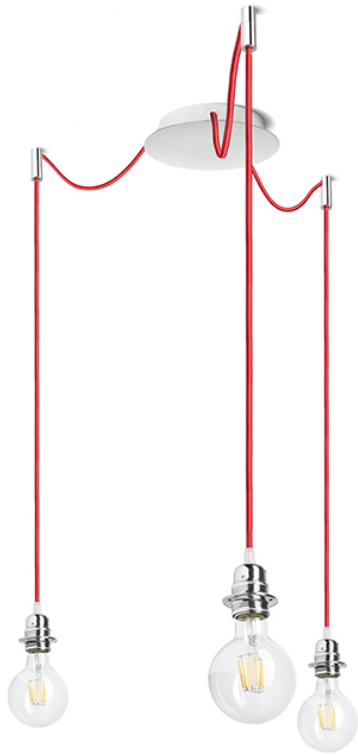

# KOMBIX 3

Pendant with a central ceiling base and individual textile cables with metal E27 sockets, for use with decorative bulbs or suitable textile shades. The cables are equipped with chrome-plated ceiling grips, which can be placed at an individual distance from the base. Each

RP EUR incl. VAT

<b>R11779</b>	KOMBIX 3 pendant set WB+BC+CHF 230V E27 3x28W	<b>215,00</b>
<b>R11782</b>	KOMBIX 3 pendant set WB+TC+CHF 230V E27 3x28W	<b>215,00</b>
<b>R11785</b>	KOMBIX 3 pendant set CHB+RC+CHF 230V E27 3x28W	<b>215,00</b>
<b>R11788</b>	KOMBIX 3 pendant set CHB+TC+CHF 230V E27 3x28W	<b>198,00</b>