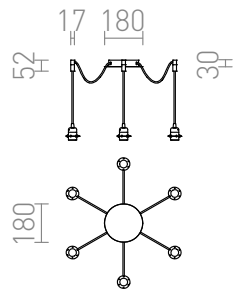

KOMBIX 6

Pendant with a central ceiling base and individual textile cables with metal E27 sockets, for use with decorative bulbs or suitable textile shades. The cables are equipped with chrome-plated ceiling grips, which can be placed at an individual distance from the base. Each

RP-EUR incl. VAT

R11780	KOMBIX 6 pendant set WB+BC+CHF 230V E27 6x28W	345,00
R11783	KOMBIX 6 pendant set WB+TC+CHF 230V E27 6x28W	335,00
R11786	KOMBIX 6 pendant set CHB+RC+CHF 230V E27 6x28W	345,00
R11789	KOMBIX 6 pendant set CHB+TC+CHF 230V E27 6x28W	329,00