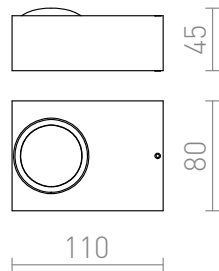

KORSO I

LED 5W 390 lm Ra 80

Wall lamp with integrated LED suitable for outdoor and indoor use.
Made of aluminum with a brushed natural or black anodized finish.

RP EUR incl. VAT

R12829	KORSO I wall brushed aluminum 230V LED 5W 120° IP54 3000K	78,00
R12830	KORSO I wall anodized black 230V LED 5W 120° IP54 3000K	78,00

IP54

3D model

manual