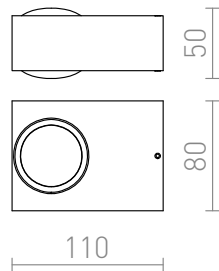

KORSO II

LED 2x3W 780 lm Ra 80

Wall lamp with integrated LED suitable for outdoor and indoor use.
Made of aluminum with a brushed natural or black anodized finish.

RP EUR incl. VAT

R12831	KORSO II wall brushed aluminum 230V LED 2x3W 120° IP54 3000K	88,00
R12832	KORSO II wall anodized black 230V LED 2x3W 120° IP54 3000K	88,00

IP54

 3D model

 manual