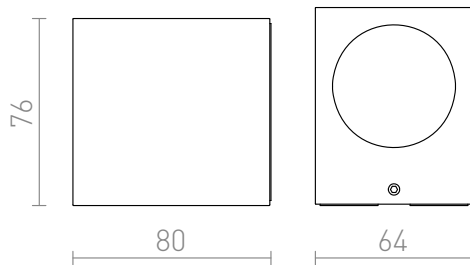

# KUBI I

LED 3W 176 lm Ra 80

Outdoor wall-mounted LED luminaire for unidirectional illumination.

RP EUR incl. VAT

**R12021**

KUBI I anthracite grey 230V LED 3W 56°  
IP54 3000K

**48,00**

IP54