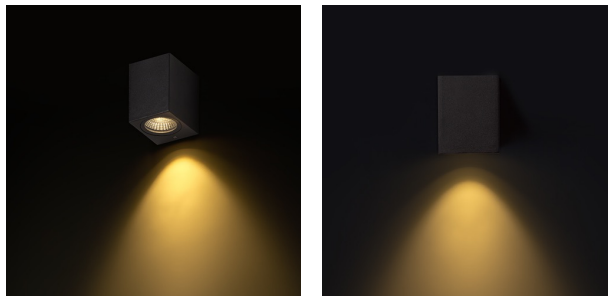

# KUBI I

LED 3W 176 lm Ra 80

Outdoor wall-mounted LED luminaire for unidirectional illumination.

RP EUR incl. VAT

**R12021**

KUBI I anthracite grey 230V LED 3W 56°  
IP54 3000K

**48,00**

IP54