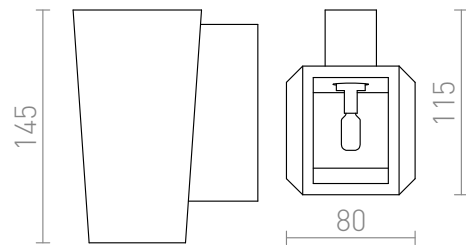

3D model

PDF manual

G13036