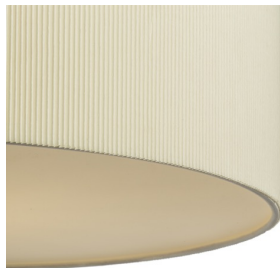

LALO PENDENT 40

Pendent light with a finely pleated shade in cream color. The lamp has E27 sockets that are covered by a matte acrylic diffuser.

RP EUR incl. VAT

R10605

LALO 40 pendent cream white matt nickel
230V E27 3x42W

258,00

3D model

manual

G13026