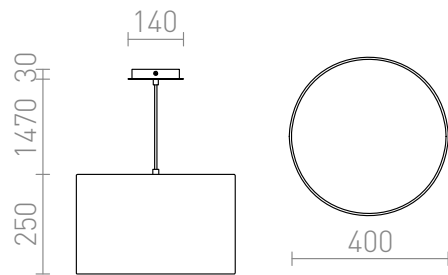

LALO PENDENT 40

Pendent light with a finely pleated shade in cream color. The lamp has E27 sockets that are covered by a matte acrylic diffuser.

RP EUR incl. VAT

R10605

LALO 40 pendent cream white matt nickel
230V E27 3x42W

258,00

3D model

manual

G13026