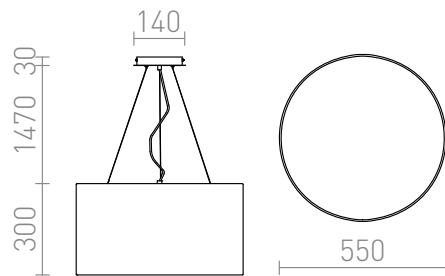

3D model

150

4,0

PDF manual

G13026