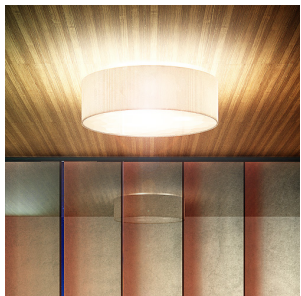

LALO CEILING

Ceiling lamp with a finely pleated cream-colored shade. The light sources are covered by a matte acrylic diffuser.

RP EUR incl. VAT

R10607

LALO 60 ceiling cream white 230V E27
3x42W

278,00

3D model