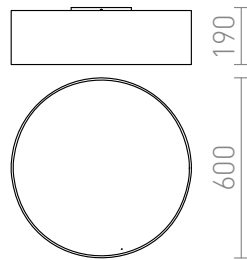

LALO CEILING

Ceiling lamp with a finely pleated cream-colored shade. The light sources are covered by a matte acrylic diffuser.

RP EUR incl. VAT

R10607

LALO 60 ceiling cream white 230V E27
3x42W

278,00

3D model