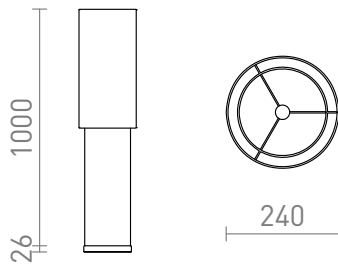

LARGO

Textile floor lamp with a chrome-plated base.

RP EUR incl. VAT

R13395

LARGO floor white chrome 230V E27 20W

88,00

 3D model

 manual