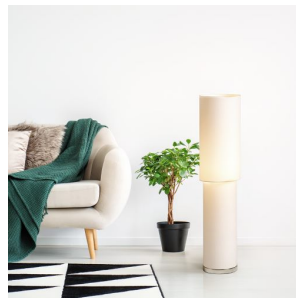

LARGO

Textile floor lamp with a chrome-plated base.

RP EUR incl. VAT

R13395

LARGO floor white chrome 230V E27 20W

88,00

 3D model

 manual