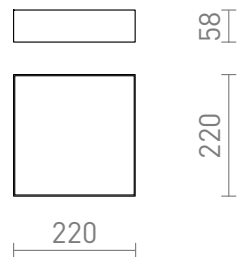

LARISA SQ 22 ceiling

LED 20W 1800 lm Ra 80

Ceiling light with integrated LED and a minimalistic frame.

RP EUR incl. VAT

R13487	LARISA SQ 22 ceiling white 230V LED 20W 3000K	68,00
R13488	LARISA SQ 22 ceiling black 230V LED 20W 3000K	68,00