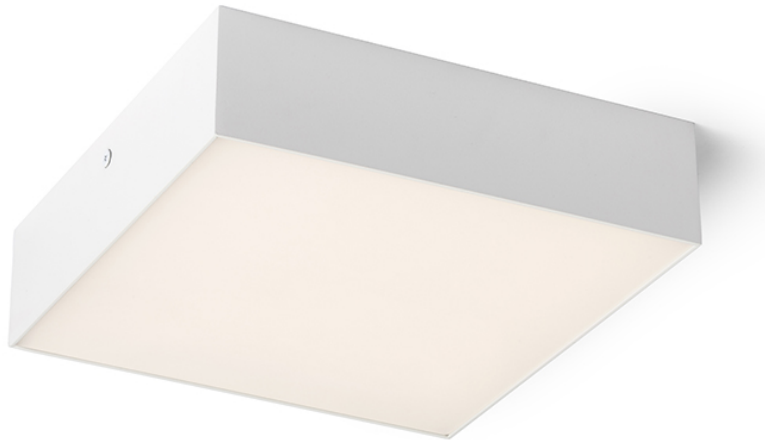

LARISA SQ 22 ceiling

LED 20W 1800 lm Ra 80

Ceiling light with integrated LED and a minimalistic frame.

RP EUR incl. VAT

R13487	LARISA SQ 22 ceiling white 230V LED 20W 3000K	68,00
R13488	LARISA SQ 22 ceiling black 230V LED 20W 3000K	68,00

3D model

manual

dimming optional