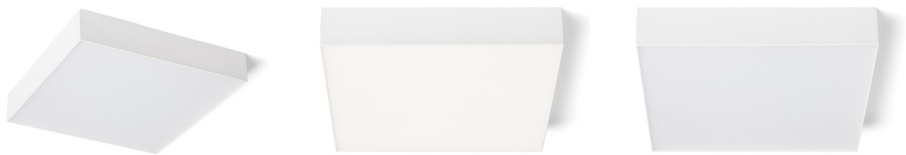

LARISA SQ 30 CEILING

LED 30W 2400 lm Ra 80

Ceiling light with integrated LED and a minimalistic frame.

RP EUR incl. VAT

R12850	LARISA SQ 30 ceiling white 230V LED 30W 3000K	78,00
R12851	LARISA SQ 30 ceiling black 230V LED 30W 3000K	88,00