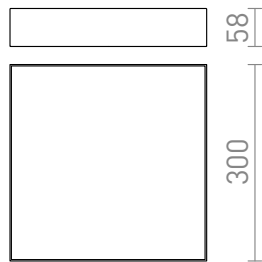

LARISA SQ 30 CEILING

LED 30W 2400 lm Ra 80

Ceiling light with integrated LED and a minimalistic frame.

RP EUR incl. VAT

R12850	LARISA SQ 30 ceiling white 230V LED 30W 3000K	78,00
R12851	LARISA SQ 30 ceiling black 230V LED 30W 3000K	88,00