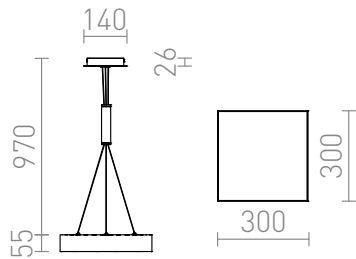

# LARISA SQ 30 PENDENT

LED 30W 2400 lm Ra 80

Square LED-pendent lamp with minimalistic frame.

RP EUR incl. VAT

<b>R12852</b>	LARISA SQ 30 pendent white 230V LED 30W 3000K	<b>120,00</b>
<b>R12853</b>	LARISA SQ 30 pendent black 230V LED 30W 3000K	<b>120,00</b>

3D model

manual