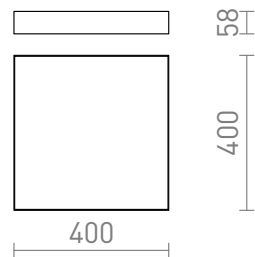

# LARISA SQ 40 ceiling

**LED 50W 3500 lm Ra 80**

Ceiling light with integrated LED and a minimalistic frame.

RP EUR incl. VAT

<b>R13489</b>	LARISA SQ 40 ceiling white 230V LED 50W 3000K	<b>129,00</b>
<b>R13490</b>	LARISA SQ 40 ceiling black 230V LED 50W 3000K	<b>129,00</b>