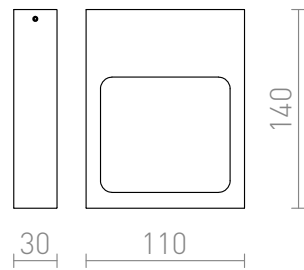

LEA

LED 6W 650 lm Ra 80

Rectangular wall light with integrated LED for UP/DOWN illumination.

RP EUR incl. VAT

R12587	LEA wall white 230V LED 6W 3000K	88,00
R12588	LEA wall black 230V LED 6W 3000K	88,00

3D model