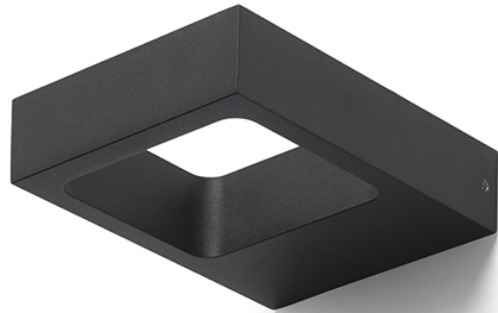

LEA

LED 6W 650 lm Ra 80

Rectangular wall light with integrated LED for UP/DOWN illumination.

RP EUR incl. VAT

R12587	LEA wall white 230V LED 6W 3000K	88,00
R12588	LEA wall black 230V LED 6W 3000K	88,00

3D model