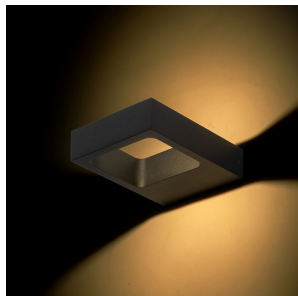

LEA

LED 6W 650 lm Ra 80

Rectangular wall light with integrated LED for UP/DOWN illumination.

RP EUR incl. VAT

R12587	LEA wall white 230V LED 6W 3000K	88,00
R12588	LEA wall black 230V LED 6W 3000K	88,00

3D model