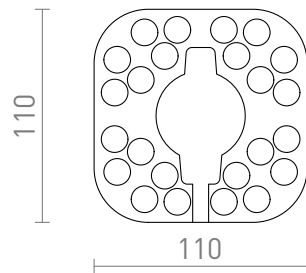

NEW

LED MODULE SQ 10

LED 12W 900 lm Ra 80

Spare LED module for easy installation into pre-existing fixtures. The module is attached using integrated magnetic grips.

RP EUR incl. VAT

G13546

LED MODUL SQ 10 230V LED 12W 3000K

4,80

 3D model

 manual