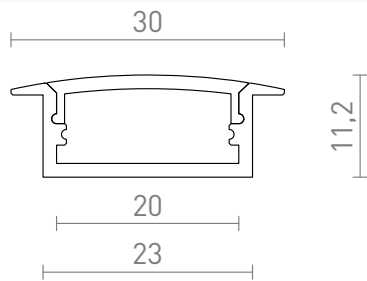

# LED PROFILE A RECESSED

Aluminum profile for use with suitable LED strip. Supplied with matte diffuser and accessories.

RP EUR incl. VAT

**R13381**

LED PROFILE A recessed 1m

**22,00**

 3D model

 manual