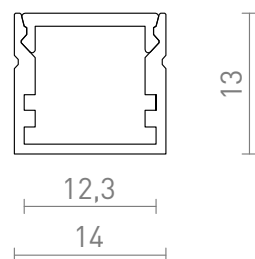

LED PROFILE C SURFACE-MOUNTED

Aluminum profile for use with suitable LED strips. Supplied with a matte diffuser and corresponding accessories.

RP EUR incl. VAT

R13383

LED PROFILE C surface mounted 1m

10,50

3D model

manual