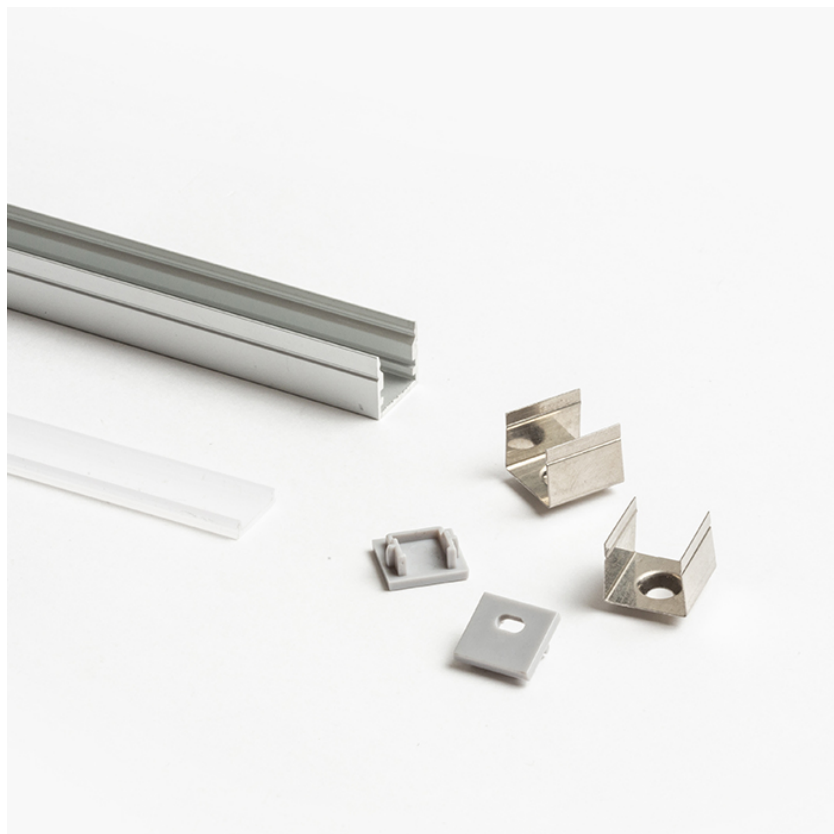

LED PROFILE C SURFACE-MOUNTED

Aluminum profile for use with suitable LED strips. Supplied with a matte diffuser and corresponding accessories.

RP EUR incl. VAT

R13383

LED PROFILE C surface mounted 1m

10,50

3D model

manual