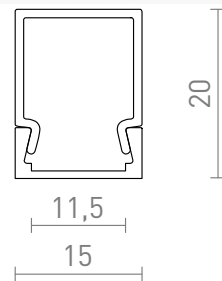

LED PROFILE D SURFACE-MOUNTED

Aluminum profile for use with suitable LED strips. Supplied with a matte diffuser and corresponding accessories.

RP EUR incl. VAT

R13384

LED PROFILE D surface mounted 1m

11,50

 3D model

 manual