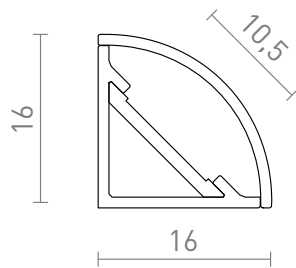

LED PROFILE E SURFACE-MOUNTED

Aluminum profile for use with suitable LED strips. Supplied with a matte diffuser and corresponding accessories.

RP EUR incl. VAT

R13385

LED PROFILE E surface mounted 1m

11,50

3D model

PDF manual