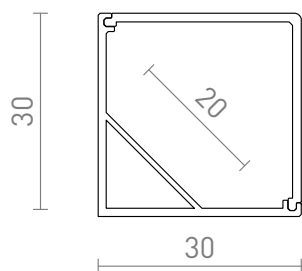

LED PROFILE F SURFACE-MOUNTED

Aluminum profile for use with suitable LED strips. Supplied with a matte diffuser and corresponding accessories.

RP EUR incl. VAT

R13386

LED PROFILE F surface mounted 1m

19,50

 3D model

 manual