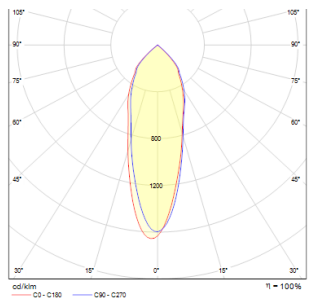

LEDA

LED 5,4W 340 lm Ra 80

Recessed spotlight with integrated cardanic LED.

RP EUR incl. VAT

R10402

LEDA recessed white 230V/350mA LED 5.4W
25° 3000K

58,00

3D model

manual

25°

40/30°

9,5/9,4

9,5/9,4

.ies data