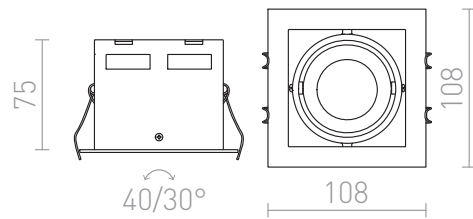

LEDA

LED 5,4W 340 lm Ra 80

Recessed spotlight with integrated cardanic LED.

RP EUR incl. VAT

R10402

LEDA recessed white 230V/350mA LED 5.4W
25° 3000K

58,00

3D model

manual

25°

40/30°

9,5/9,4

9,5/9,4

.ies data