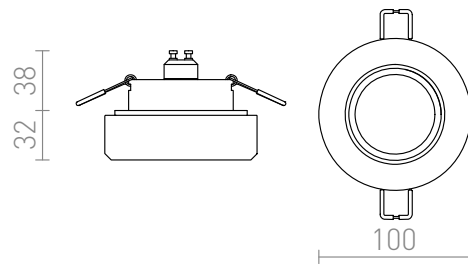

LENA

Recessed light with a shade of solid clear glass.

RP EUR incl. VAT

R10426

LENA recessed clear glass 230V GU10 50W

38,00

3D model

manual

7,3

0,520

G11841