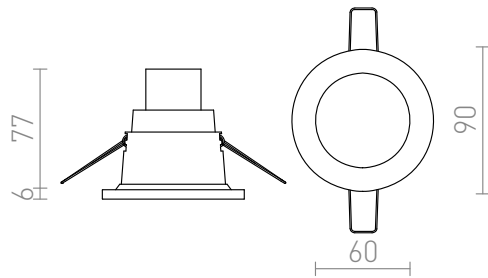

LEROY R

Recessed bathroom light with GU5.3 socket for 12V light sources. Only for drywalls.

RP EUR incl. VAT

R12659

LEROY R white 12V GU5,3 35W IP44

26,00

IP44

3D model