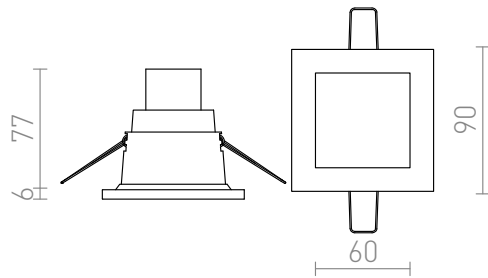

LEROY SQ

Recessed bathroom light with GU5.3 socket for 12V light sources. Only for drywalls.

RP EUR incl. VAT

R12660

LEROY SQ white 12V GU5,3 35W IP44

26,00

IP44

3D model

manual

7,6/7,6

0,27

G12233