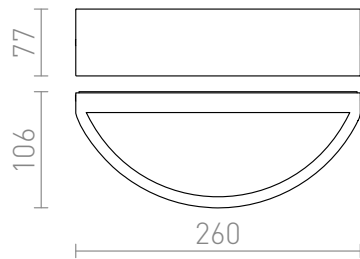

IP54

3D model

manual

G13026