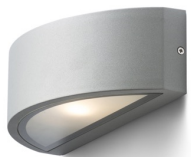

LESA

Outdoor wall light of die-cast aluminum available in three colors. A metal cover-plate is included, if downward illumination is all that is required.

RP EUR incl. VAT

R10364	LESA wall black 230V E27 26W IP54	68,00

R10365	LESA wall white 230V E27 26W IP54	78,00

R10366	LESA wall silver grey 230V E27 26W IP54	68,00

IP54

3D model

manual

G13026