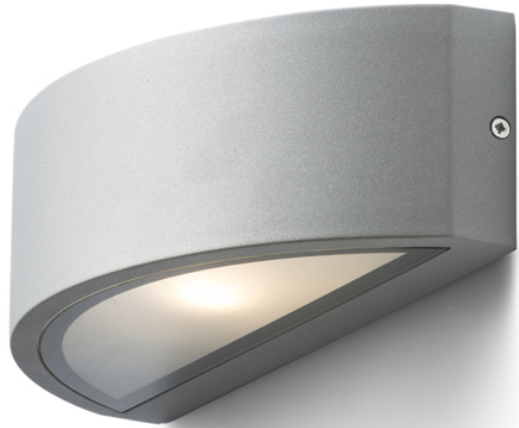

# LESA

Outdoor wall light of die-cast aluminum available in three colors. A metal cover-plate is included, if downward illumination is all that is required.

RP EUR incl. VAT

---

<b>R10364</b>	LESA wall black 230V E27 26W IP54	<b>68,00</b>
---------------	-----------------------------------	--------------

---

<b>R10365</b>	LESA wall white 230V E27 26W IP54	<b>78,00</b>
---------------	-----------------------------------	--------------

---

<b>R10366</b>	LESA wall silver grey 230V E27 26W IP54	<b>68,00</b>
---------------	---	--------------