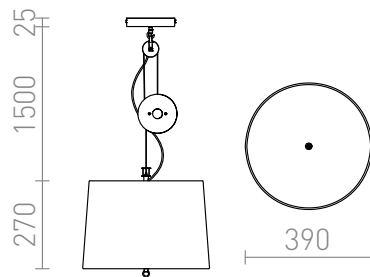

3D model

manual

G13029