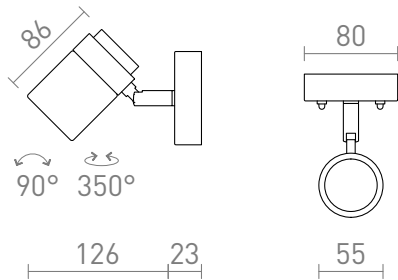

NEW

LINN I

Ceiling or wall lamp of opal-colored glass on a chrome-plated base.
Suitable in bathrooms.

RP EUR incl. VAT

R13695

LINN I wall opal-colored glass/chrome 230V
G9 LED 3W IP44

38,00

IP44

 3D model

 manual

G13715