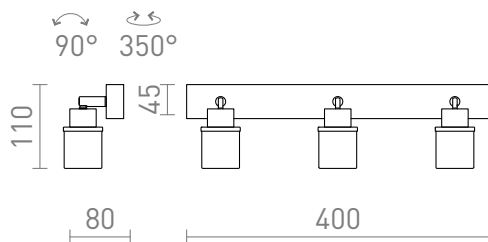

NEW

LINN III

Ceiling or wall lamp of opal-colored glass on a chrome-plated base.
Suitable in bathrooms.

RP EUR incl. VAT

R13703

LINN III surface mounted opal-colored
glass/chrome 230V G9 LED 3x3W IP44

88,00

IP44

 3D model

 manual

G13715