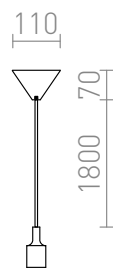

LISA

Pendent set with textile cable, silicone covered E27 socket and plastic ceiling cap. Suitable shades: ARISTA, DELI, DELISA, JAKARANDA, DOUBLE 40/30, DOUBLE 55/30, ASPRO 40/30, ASPRO 55/30, RON 15/20, RON 40/25, RON 55/30, RON 60/19, TEMPO 15/15, TEMPO 15/30, RP EUR incl. VAT

R10622	LISA pendent set red 230V E27 42W	19,00

R10623	LISA pendent set green 230V E27 42W	17,00

R10624	LISA pendent set white 230V E27 42W	19,00

R10625	LISA pendent set black 230V E27 42W	19,00