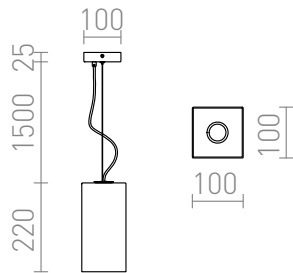

# LIZ

Pendent light with a glass shade. Available in two different colors.

RP EUR incl. VAT

<b>R11826</b>	LIZ pendent opal-colored glass/chrome 230V E27 28W	<b>78,00</b>
<b>R11827</b>	LIZ pendent black chrome 230V E27 28W	<b>78,00</b>

 3D model

 manual

G13026