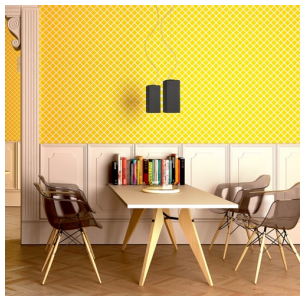

# LIZ

Pendent light with a glass shade. Available in two different colors.

RP EUR incl. VAT

<b>R11826</b>	LIZ pendent opal-colored glass/chrome 230V E27 28W	<b>78,00</b>
<b>R11827</b>	LIZ pendent black chrome 230V E27 28W	<b>78,00</b>