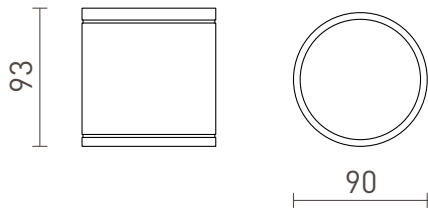

# LIZZI

IP54

Outdoor ceiling light with a GU10 socket.

RP EUR incl. VAT

<b>R13505</b>	LIZZI ceiling white 230V GU10 35W IP54	<b>48,00</b>
<b>R13506</b>	LIZZI ceiling silver grey 230V GU10 35W IP54	<b>48,00</b>
<b>R13507</b>	LIZZI ceiling anthracite grey 230V GU10 35W IP54	<b>48,00</b>